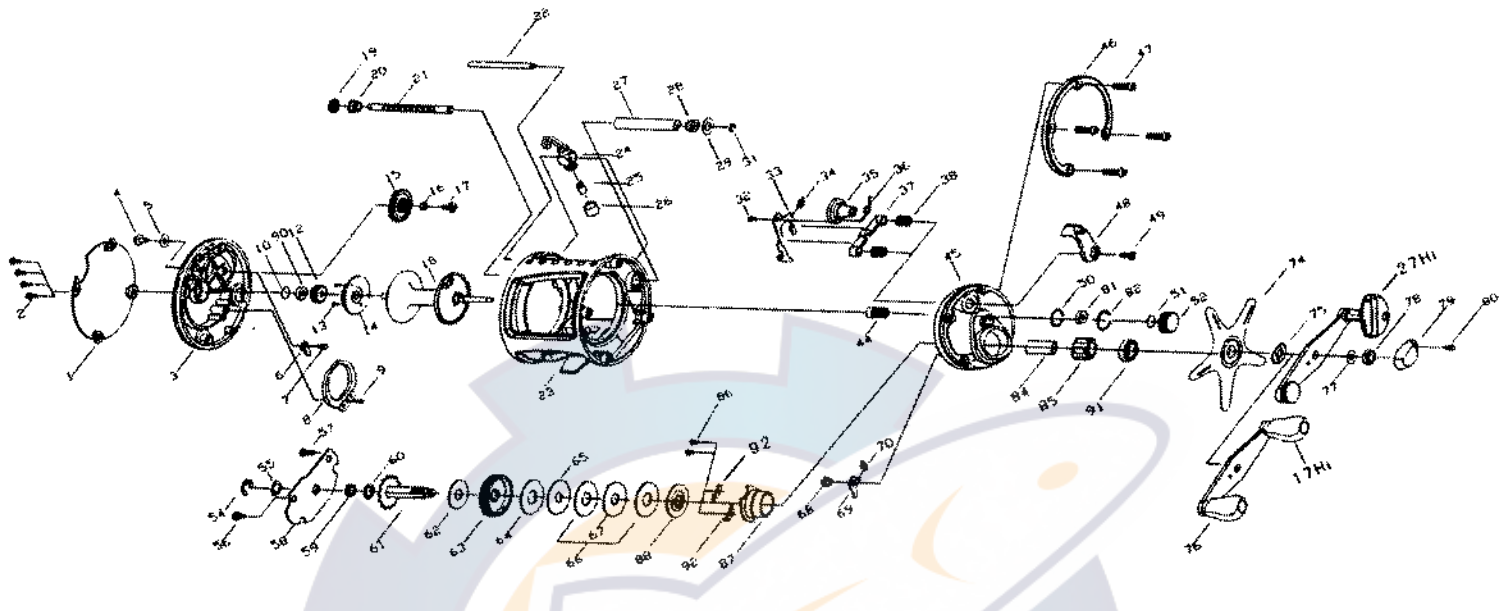

FIREWOLF 17Hi/27Hi

Key No.	Parts No.	Parts Name
1	W60-0102	L/S OUTER PLT
2	W60-0201	L/S PLT SCREW
3	W60-0301	L/S PLT
4	W60-0401	CLICK BUTTON
5	W60-0501	CLICK BUTTON WASHER
6	W60-0601	CLICK PAWL
7	W60-0701	CLICK PAWL SCREW
8	W60-0801	CLICK SPRING
9	W60-0901	CLICK SPRING SCREW
10	W60-1001	SPACER A
12	W60-1201	SPOOL GEAR
13	W60-1302	CLICK GEAR SCREW
14	W60-1401	CLICK GEAR
15	W60-1501	IDLE GEAR
16	W60-1601	IDLE GEAR COLLAR
17	W60-1701	IDLE GEAR SCREW
18	W61-6001	SPOOL
19	W60-2001	WORM SHAFT GEAR
20	W60-2101	WORM SHAFT BUSH
21	W61-3601	WORM SHAFT
22	W60-2401	STABILIZER BAR
23	W61-8601	FRAME
24	W60-2801	LEVEL WIND
25	W60-2901	LINE GUIDE PAWL
26	W60-3001	PAWL CAP
27	W60-3101	LEVEL WIND GUARD
28	W60-3301	WORM SHAFT COLLAR
29	W61-3701	WORM SHAFT WASHER
31	W60-3601	WORM SHAFT RET
32	W61-6401	YOKE PLT SCREW
33	W60-3801	YOKE PLT
34	W60-3901	YOKE PLT SPRING
35	W60-4001	CLUTCH CAM
36	W60-4101	CLUTCH SPRING
37	W60-4201	YOKE
38	W60-4301	YOKE SPRING
44	W60-4901	PINION GEAR
45	W61-8801	R/S PLT
46	W61-3901	R/S OUTER RING
47	W61-4001	R/S PLT SCREW
48	W61-6701	CLUTCH LEVER
49	W60-5501	CLUTCH LEVER SCREW
50	W60-5601	O RING
51	W60-5701	SPACER B